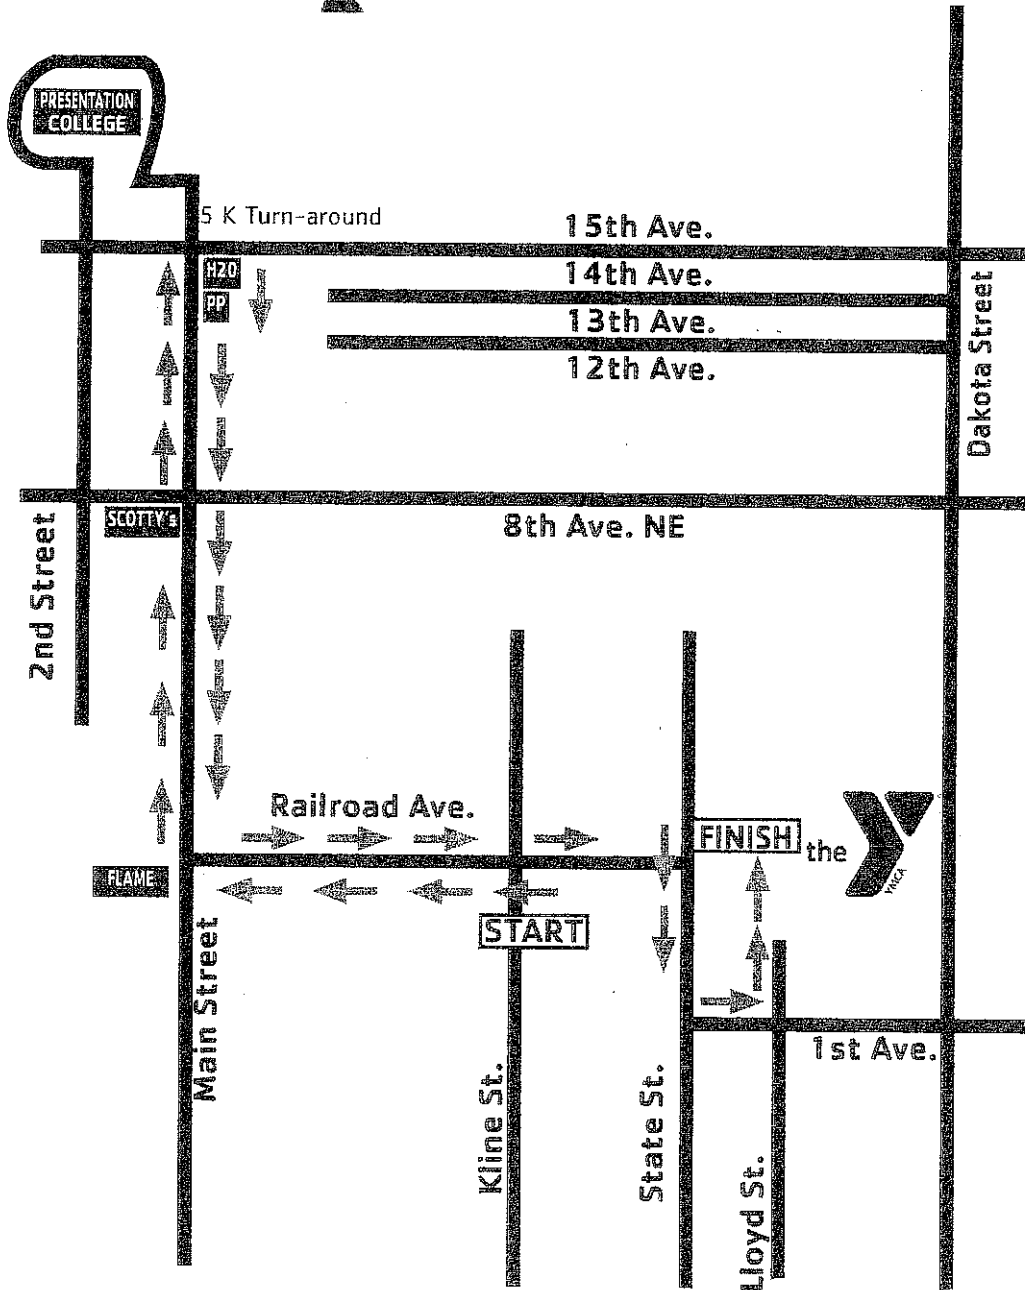

ABERDEEN FAMILY YMCA

BULL RUN

5 K MAP

H₂O = Water Station
PP = Port-A-Pottie