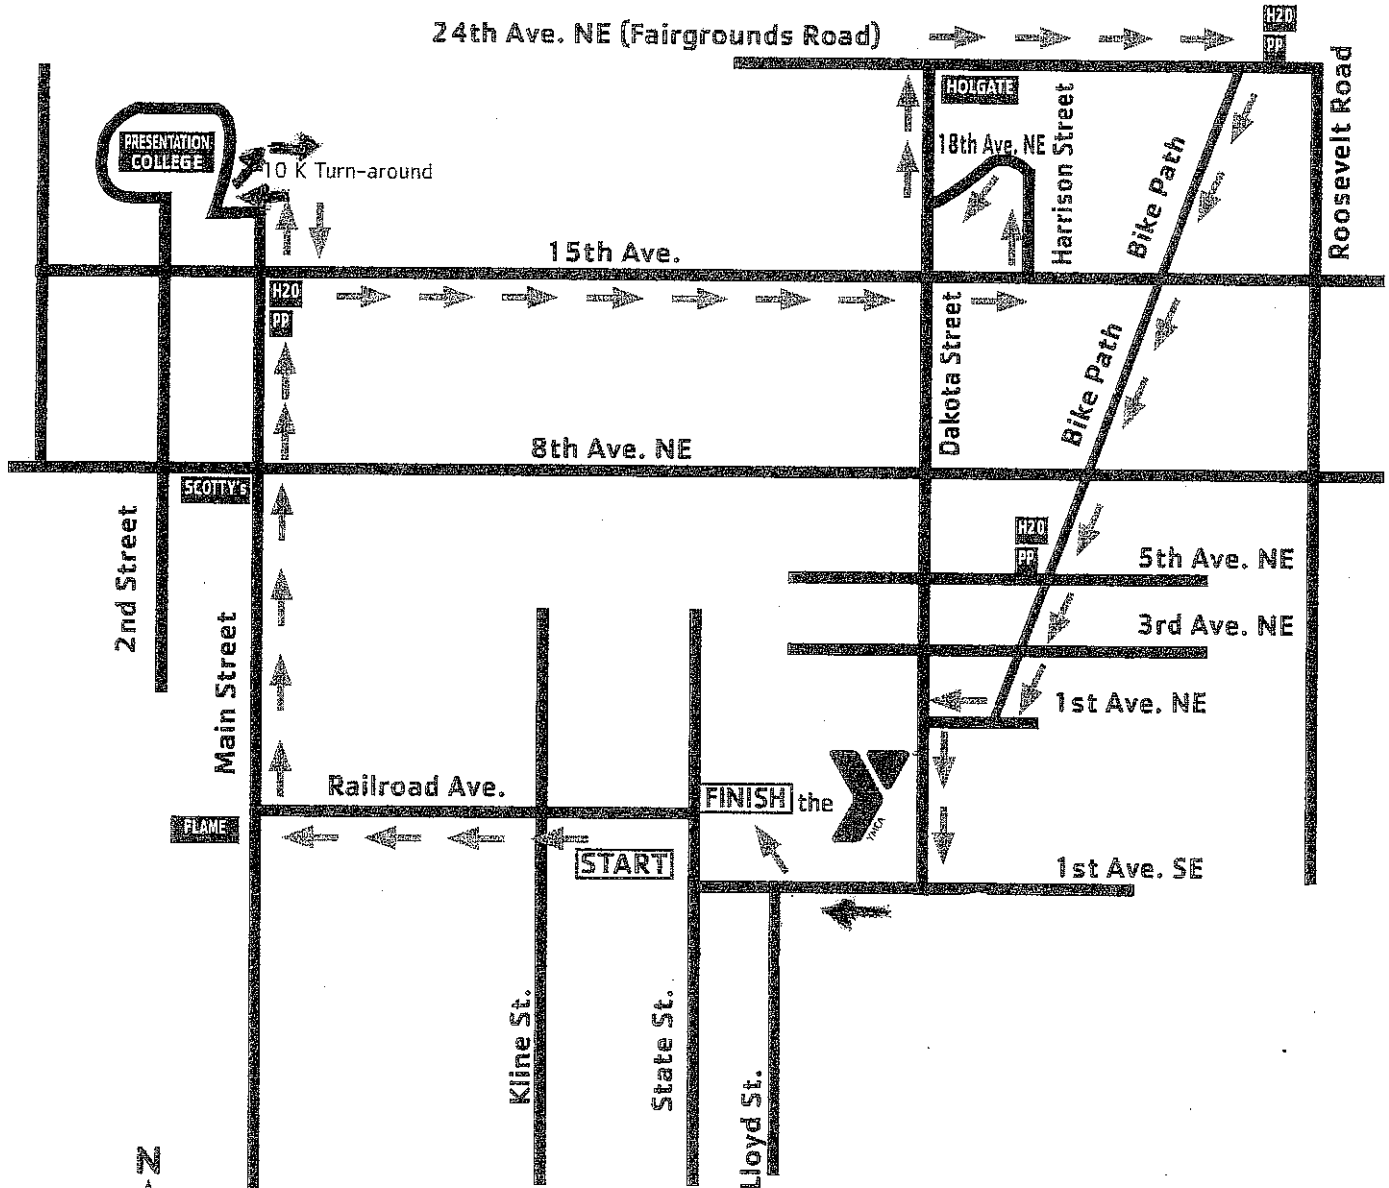

## 10 K MAP

24th Ave. NE (Fairgrounds Road)

**H2O** = Water Station  
**PP** = Port-A-Pottie