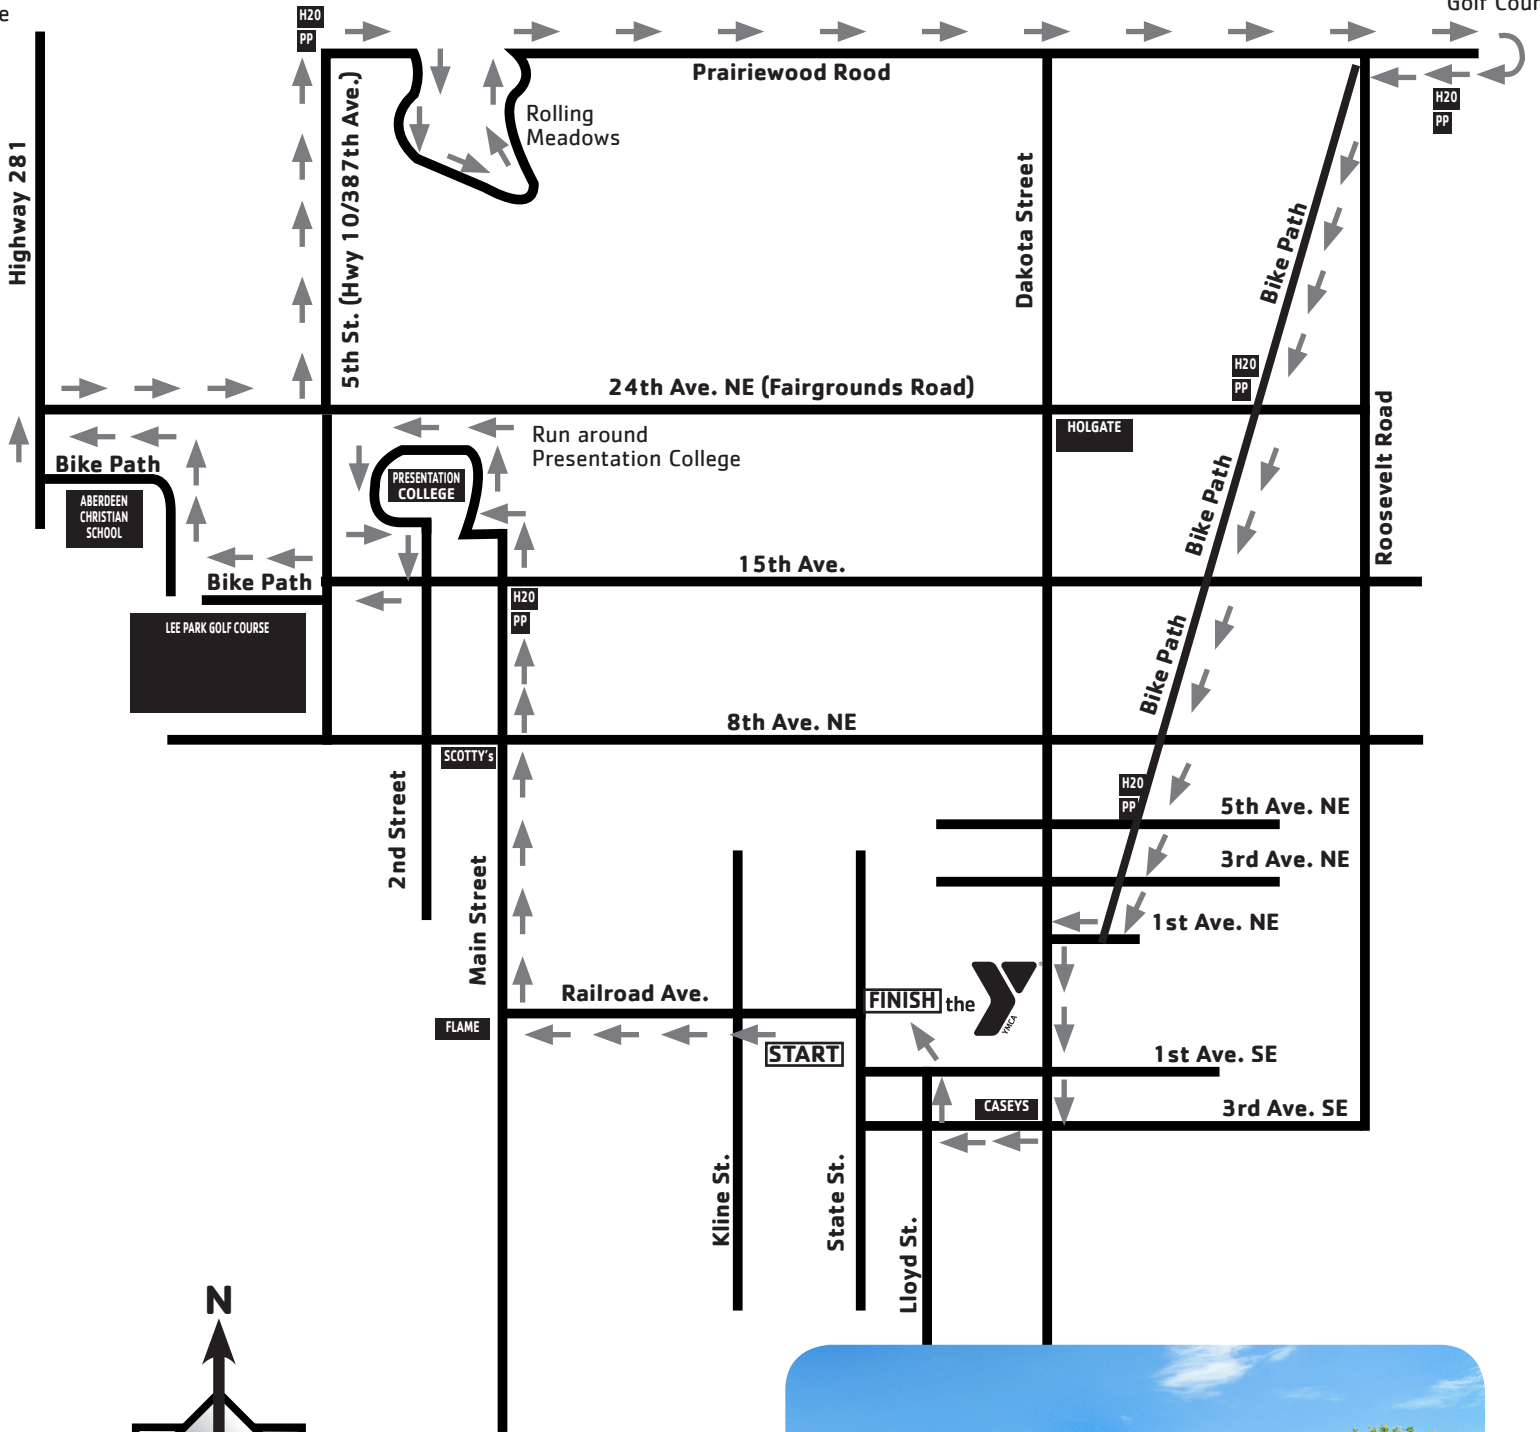

ABERDEEN FAMILY YMCA

BULL RUN

17TH ANNUAL • JULY 28, 2018

1/2 MARATHON MAP

Wylie Lake

Prairiewood Golf Course

H2O = Water Station
PP = Port-A-Pottie

BULL RUN

17TH ANNUAL • JULY 28, 2018

10 K MAP

H2O = Water Station
PP = Port-A-Pottie

BULL RUN

17TH ANNUAL • JULY 28, 2018

5 K MAP

H2O = Water Station
PP = Port-A-Pottie