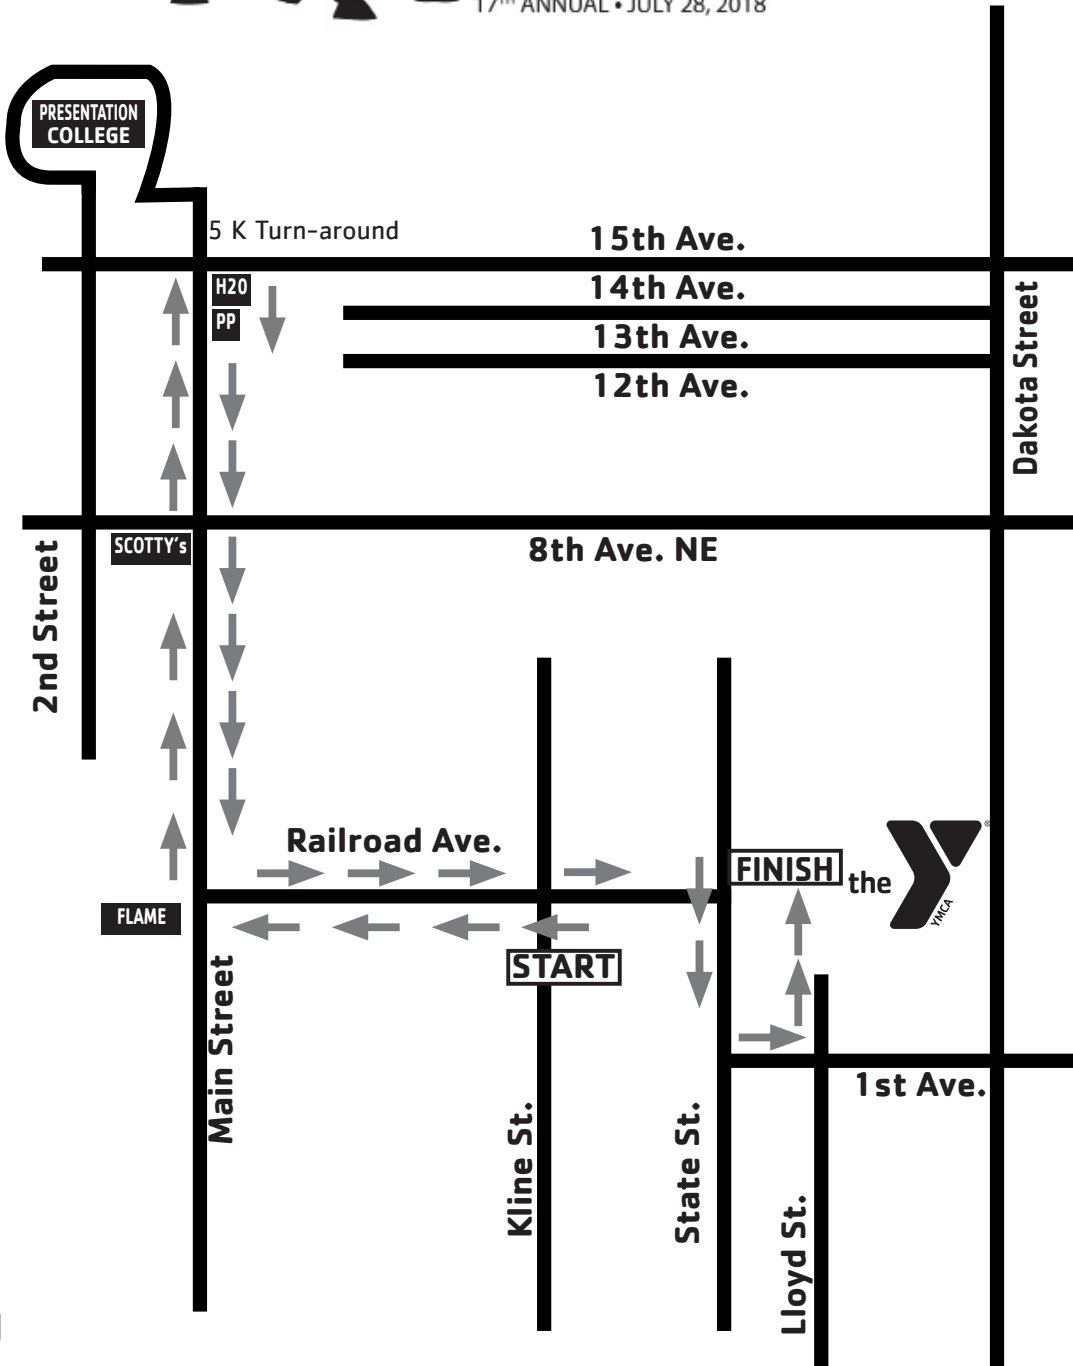

ABERDEEN FAMILY YMCA

BULL RUN

17TH ANNUAL • JULY 28, 2018

1/2 MARATHON MAP

Wylie Lake

Prairiewood Golf Course

H2O = Water Station
PP = Port-A-Pottie

BULL RUN

17TH ANNUAL • JULY 28, 2018

10 K MAP

H2O = Water Station
PP = Port-A-Pottie

BULL RUN

17TH ANNUAL • JULY 28, 2018

5 K MAP

H2O = Water Station
PP = Port-A-Pottie