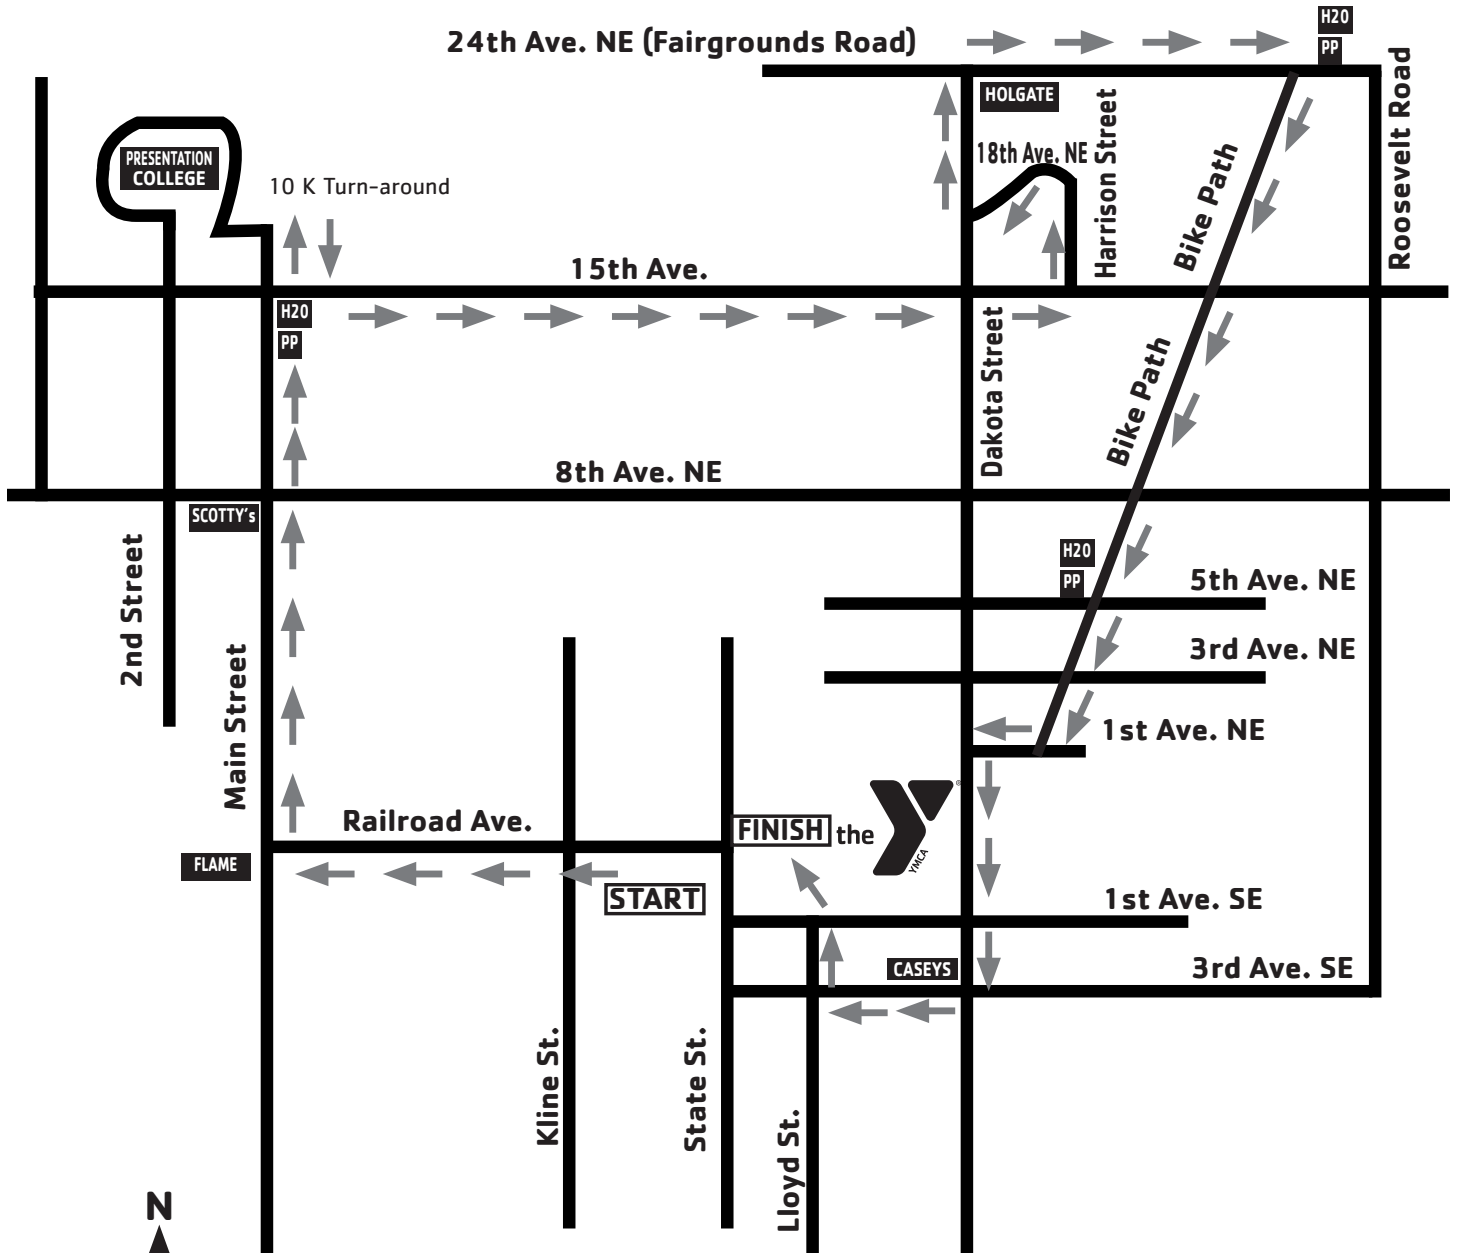

ABERDEEN FAMILY YMCA

BULL RUN

17TH ANNUAL • JULY 28, 2018

1/2 MARATHON MAP

Wylie Lake

Prairiewood Golf Course

H2O = Water Station
PP = Port-A-Pottie

BULL RUN

17TH ANNUAL • JULY 28, 2018

10 K MAP

H2O = Water Station
PP = Port-A-Pottie

BULL RUN

17TH ANNUAL • JULY 28, 2018

5 K MAP

H2O = Water Station
PP = Port-A-Pottie