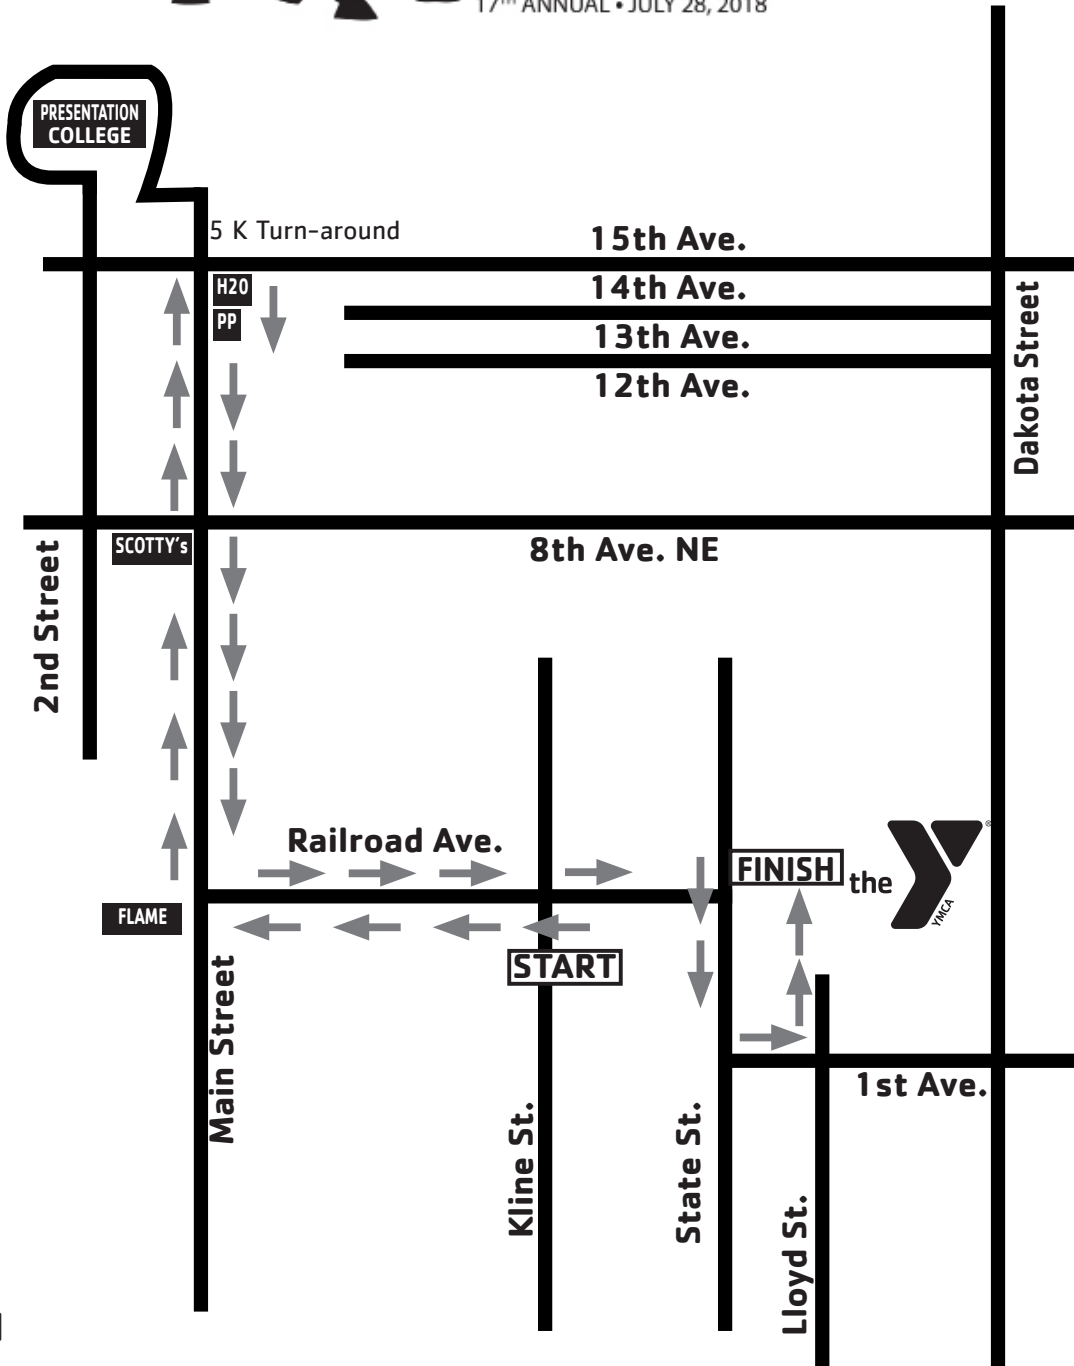

BULL RUN

17TH ANNUAL • JULY 28, 2018

5 K MAP

H2O = Water Station
PP = Port-A-Pottie