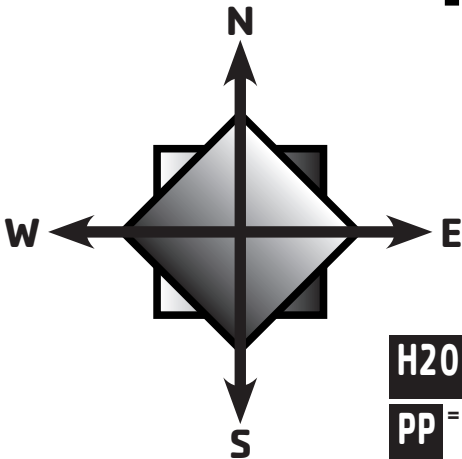

BULL RUN

17TH ANNUAL • JULY 28, 2018

5 K MAP

H2O = Water Station
PP = Port-A-Pottie