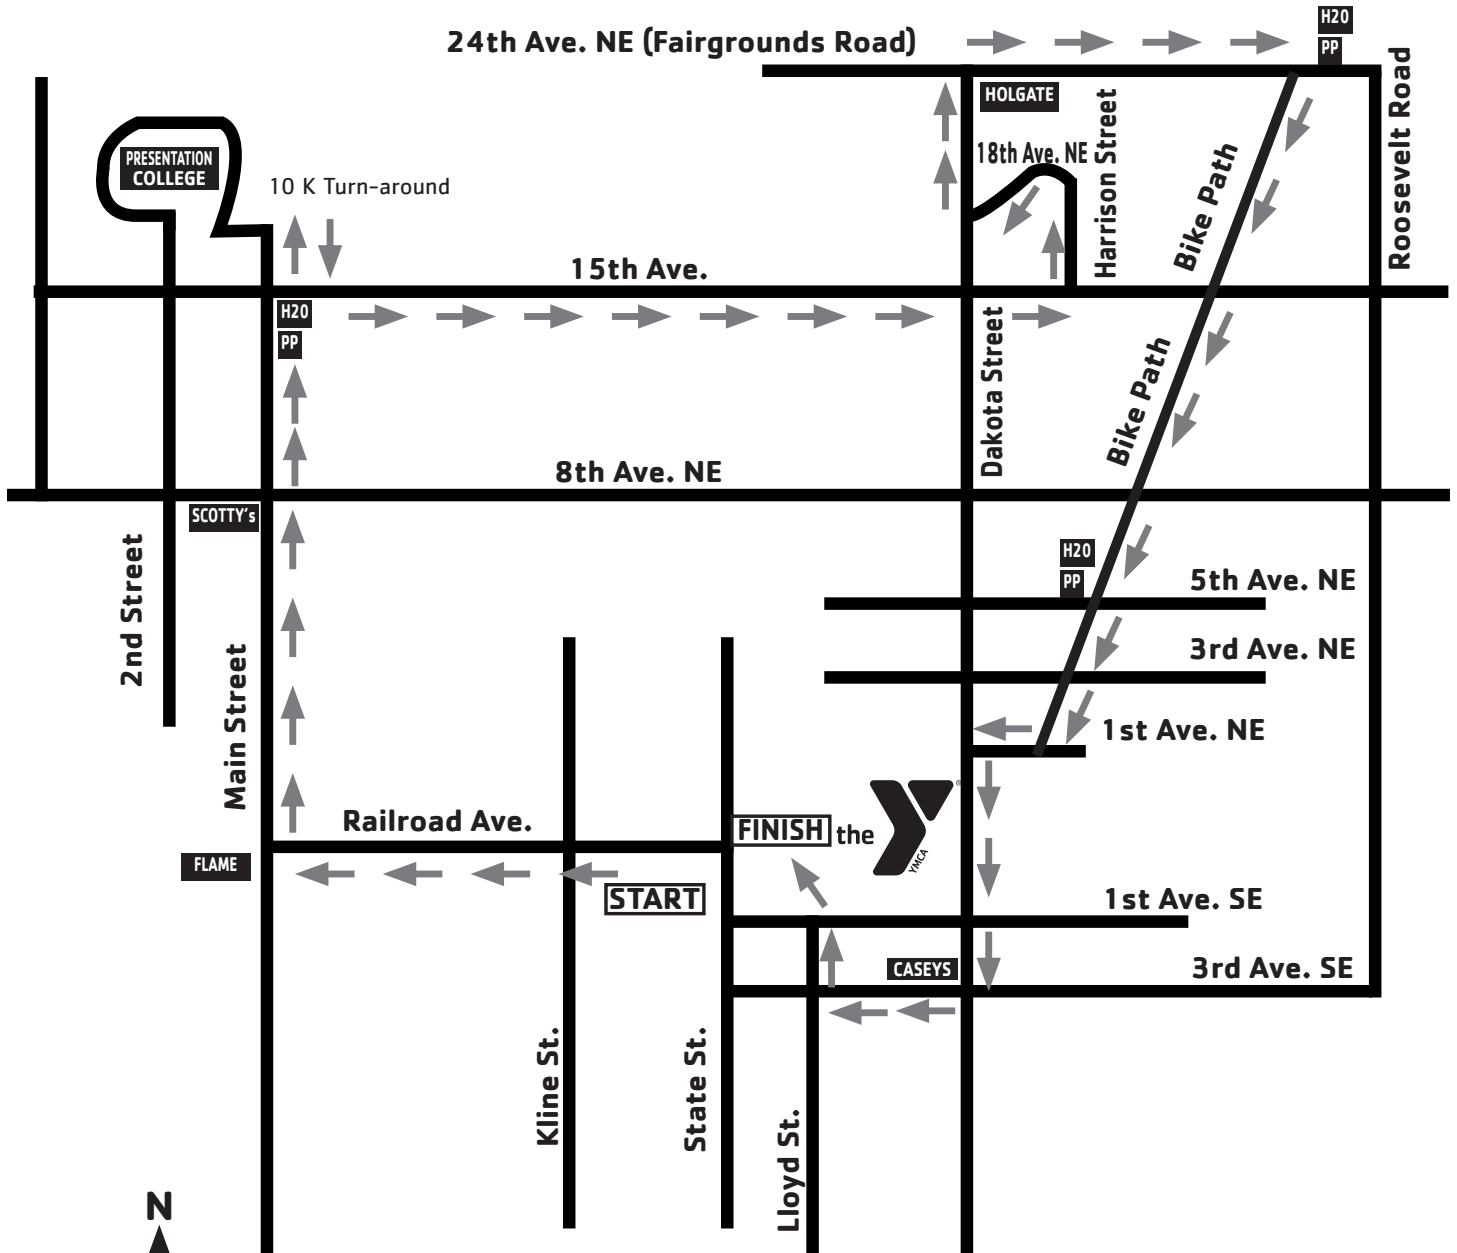

BULL RUN

17TH ANNUAL • JULY 28, 2018

10 K MAP

H2O = Water Station
PP = Port-A-Pottie