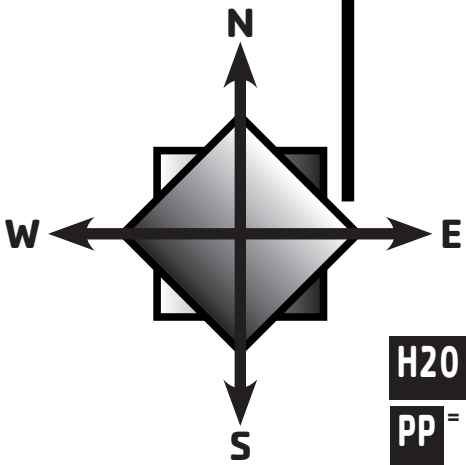

BULL RUN

17TH ANNUAL • JULY 28, 2018

10 K MAP

H2O = Water Station
PP = Port-A-Pottie